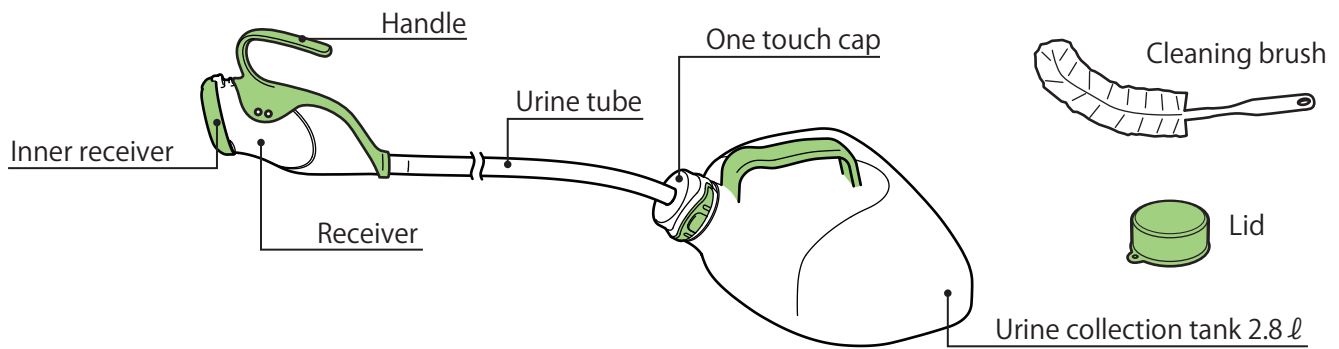

# Men's wearable urine collector for sleeping position

AS-TUR010

Parts list

## What's included

Handle

**TUR 203**

Receiver

Inner receiver x 1  
Outer receiver x 1

**DUR 201**

Tube

Tube and connector  
Length : 1.5m

**DUR 202**

Urine collection tank

Urine collection tank x 1  
One touch cap x 1

**DUR 301**

One touch cap

**DUR 302**

Garter set

※ Used for constant wear  
Waist belt x 1  
Specialized garter x 1