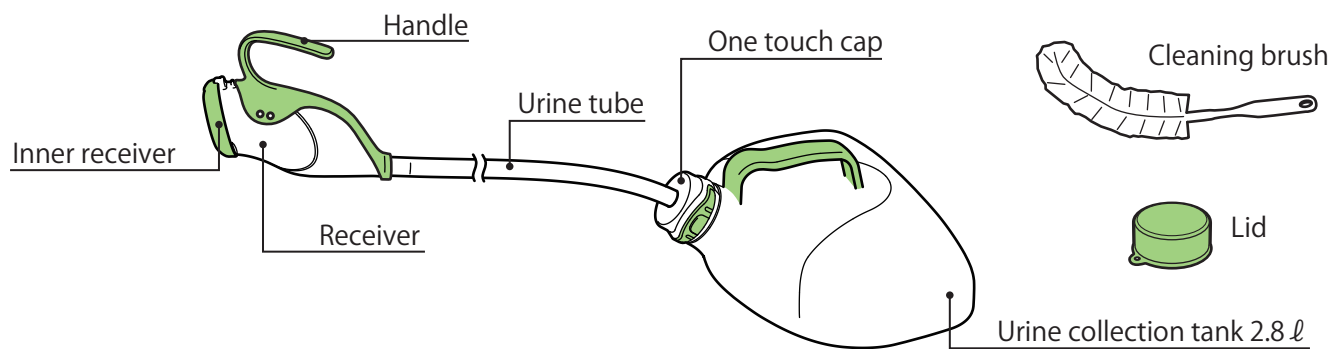

Men's wearable urine collector for sleeping position

AS-TUR010

Parts list

What's included

Handle

TUR 203

Receiver

Inner receiver x 1
Outer receiver x 1

DUR 201

Tube

Tube and connector
Length : 1.5m

DUR 202

Urine collection tank

Urine collection tank x 1
One touch cap x 1

DUR 301

One touch cap