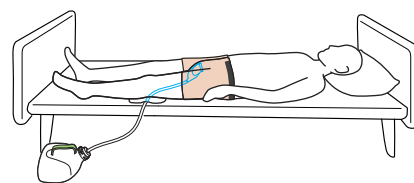

No.	Part No.	Part Name
850161	TUR203	Handle
850110	DUR201	Receiver
853011	DUR202	Tube
853010	DUR301	Urine collection tank
853012	DUR302	One touch cap
850162	TUR204	Lid
850145	DUR502	Cleaning brush
850167	KUR102	Special underwear