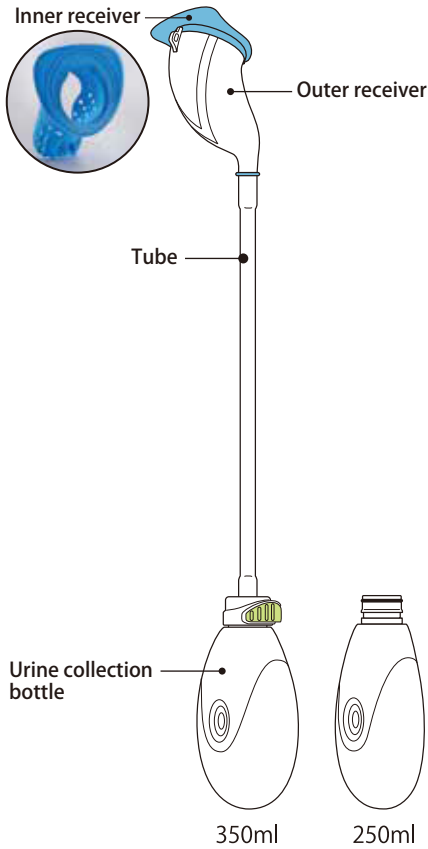

Men's wearable urine collector

AS-URI S/M/L

Parts price list / Size table

What's included

AS-URI010 : S size
AS-URI011 : M size
AS-URI012 : L size

Size table

Small

Inseam Up to 72 cm Reference height Up to 160 cm

Length of device
 55 cm (with 250 ml bottle attached)
 56.5 cm (with 350 ml bottle attached)

Medium

Inseam 72 to 77 cm Reference height 160 to 170 cm

Length of device
 60 cm (with 250 ml bottle attached)
 61.5 cm (with 350 ml bottle attached)

Large

Inseam 77 cm or longer Reference height 170 cm or taller

Length of device
 65 cm (with 250 ml bottle attached)
 66.5 cm (with 350 ml bottle attached)

Garter

MUR102

Supporter

MUR103

Receiver

Inner receiver x 1
 Outer receiver x 1

MUR301

Underwear

KUR102

Tube assembly

Inner tube x 1
 Outer tube x 1
 Cap x 1

MUR401 : S size
MUR402 : M size
MUR403 : L size

Urine collection bottle
 250ml