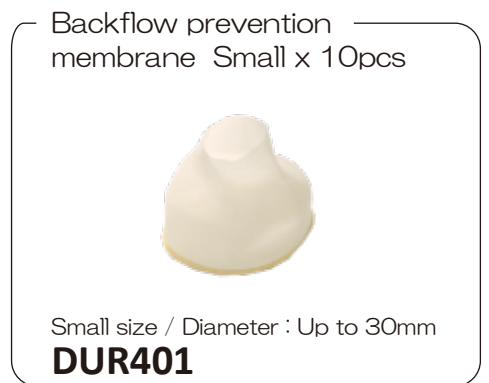

# Men's wearable urine collector for sleeping position

AS-DUR010

Parts price list

## What's included

No.	Part No.	Part Name
850110	<b>DUR201</b>	Receiver
853011	<b>DUR202</b>	Tube
850167	<b>KUR102</b>	Special underwear
853010	<b>DUR301</b>	Urine collection tank
853012	<b>DUR302</b>	Cap
850115	<b>DUR401</b>	Backflow prevention membrane/Small x10pcs
850116	<b>DUR402</b>	Backflow prevention membrane/Large x10pcs