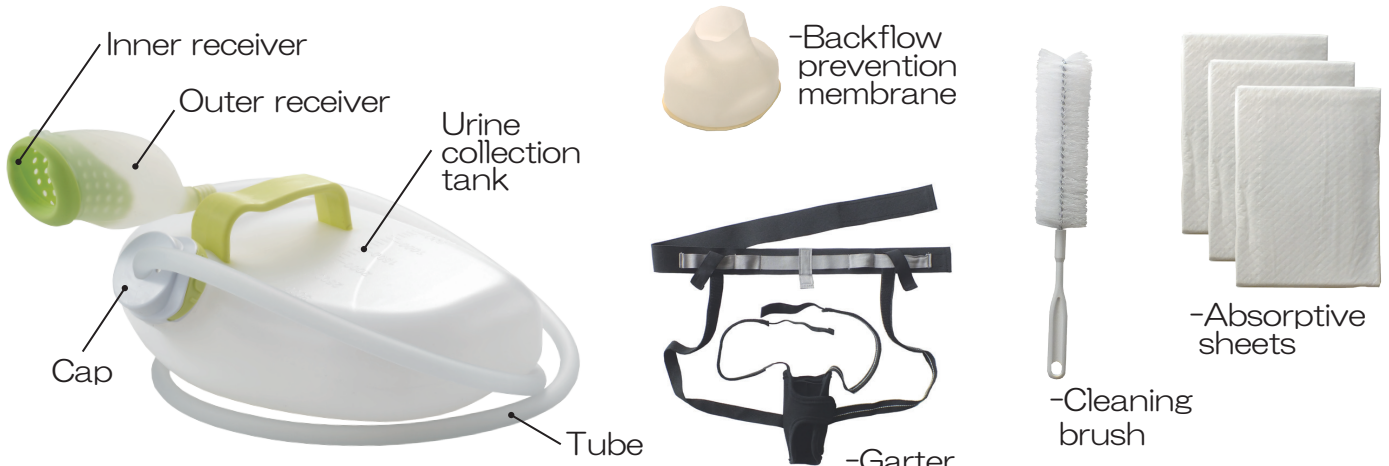

Men's wearable urine collector for sleeping position

AS-DUR010

Parts list

What's included

AS-DUR010

Receiver

Inner receiver x 1
Outer receiver x 1

DUR201

Urine collection tank

Urine collection tank x 1
Cap x 1

DUR301

Backflow prevention membrane

Small x 10pcs

Small size / Diameter : Up to 30mm

DUR401

Tube

Tube and connector
Length : 1.5m

DUR202

Cap

DUR302

Backflow prevention membrane

Large x 10pcs

Large size / Diameter : 30mm or larger

DUR402

Garter

DUR102

No.	Part No.	Part Name
850110	DUR201	Receiver
853011	DUR202	Tube
850141	DUR102	Garter
853010	DUR301	Urine collection tank
853012	DUR302	Cap
850115	DUR401	Backflow prevention membrane/Small x10pcs
850116	DUR402	Backflow prevention membrane/Large x10pcs