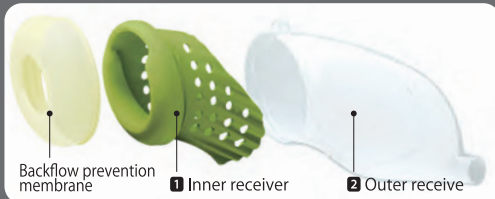

## AS-DUR010

I always feel secure  
because I have Dandy Urinar.

No moist  
stuffy feeling

Comfortable

Secure

Receiver is  
made of soft  
silicone

Equipped  
with a backflow  
prevention  
feature

Large capacity  
urine collection  
tank

World's  
first !!

Reduces the burden of assistance required  
for night-time urination.

A proprietary idea that is easy  
and comfortable to use!

**1** The wavy shape of the inner receiver prevents sticking to the skin. Includes "barbs" which are cushioned and prevent backflow

**2** Medical-grade gentle texture made of soft silicone 2-layer design to maximize both fit and breathability

A large capacity urine tank (2.8 liters) Also works for nocturia, eliminating the need to handle frequent urination The cap is designed to be removable and attachable with one touch

Special underwear that can be easily put on and taken off with hook and loop tapes.